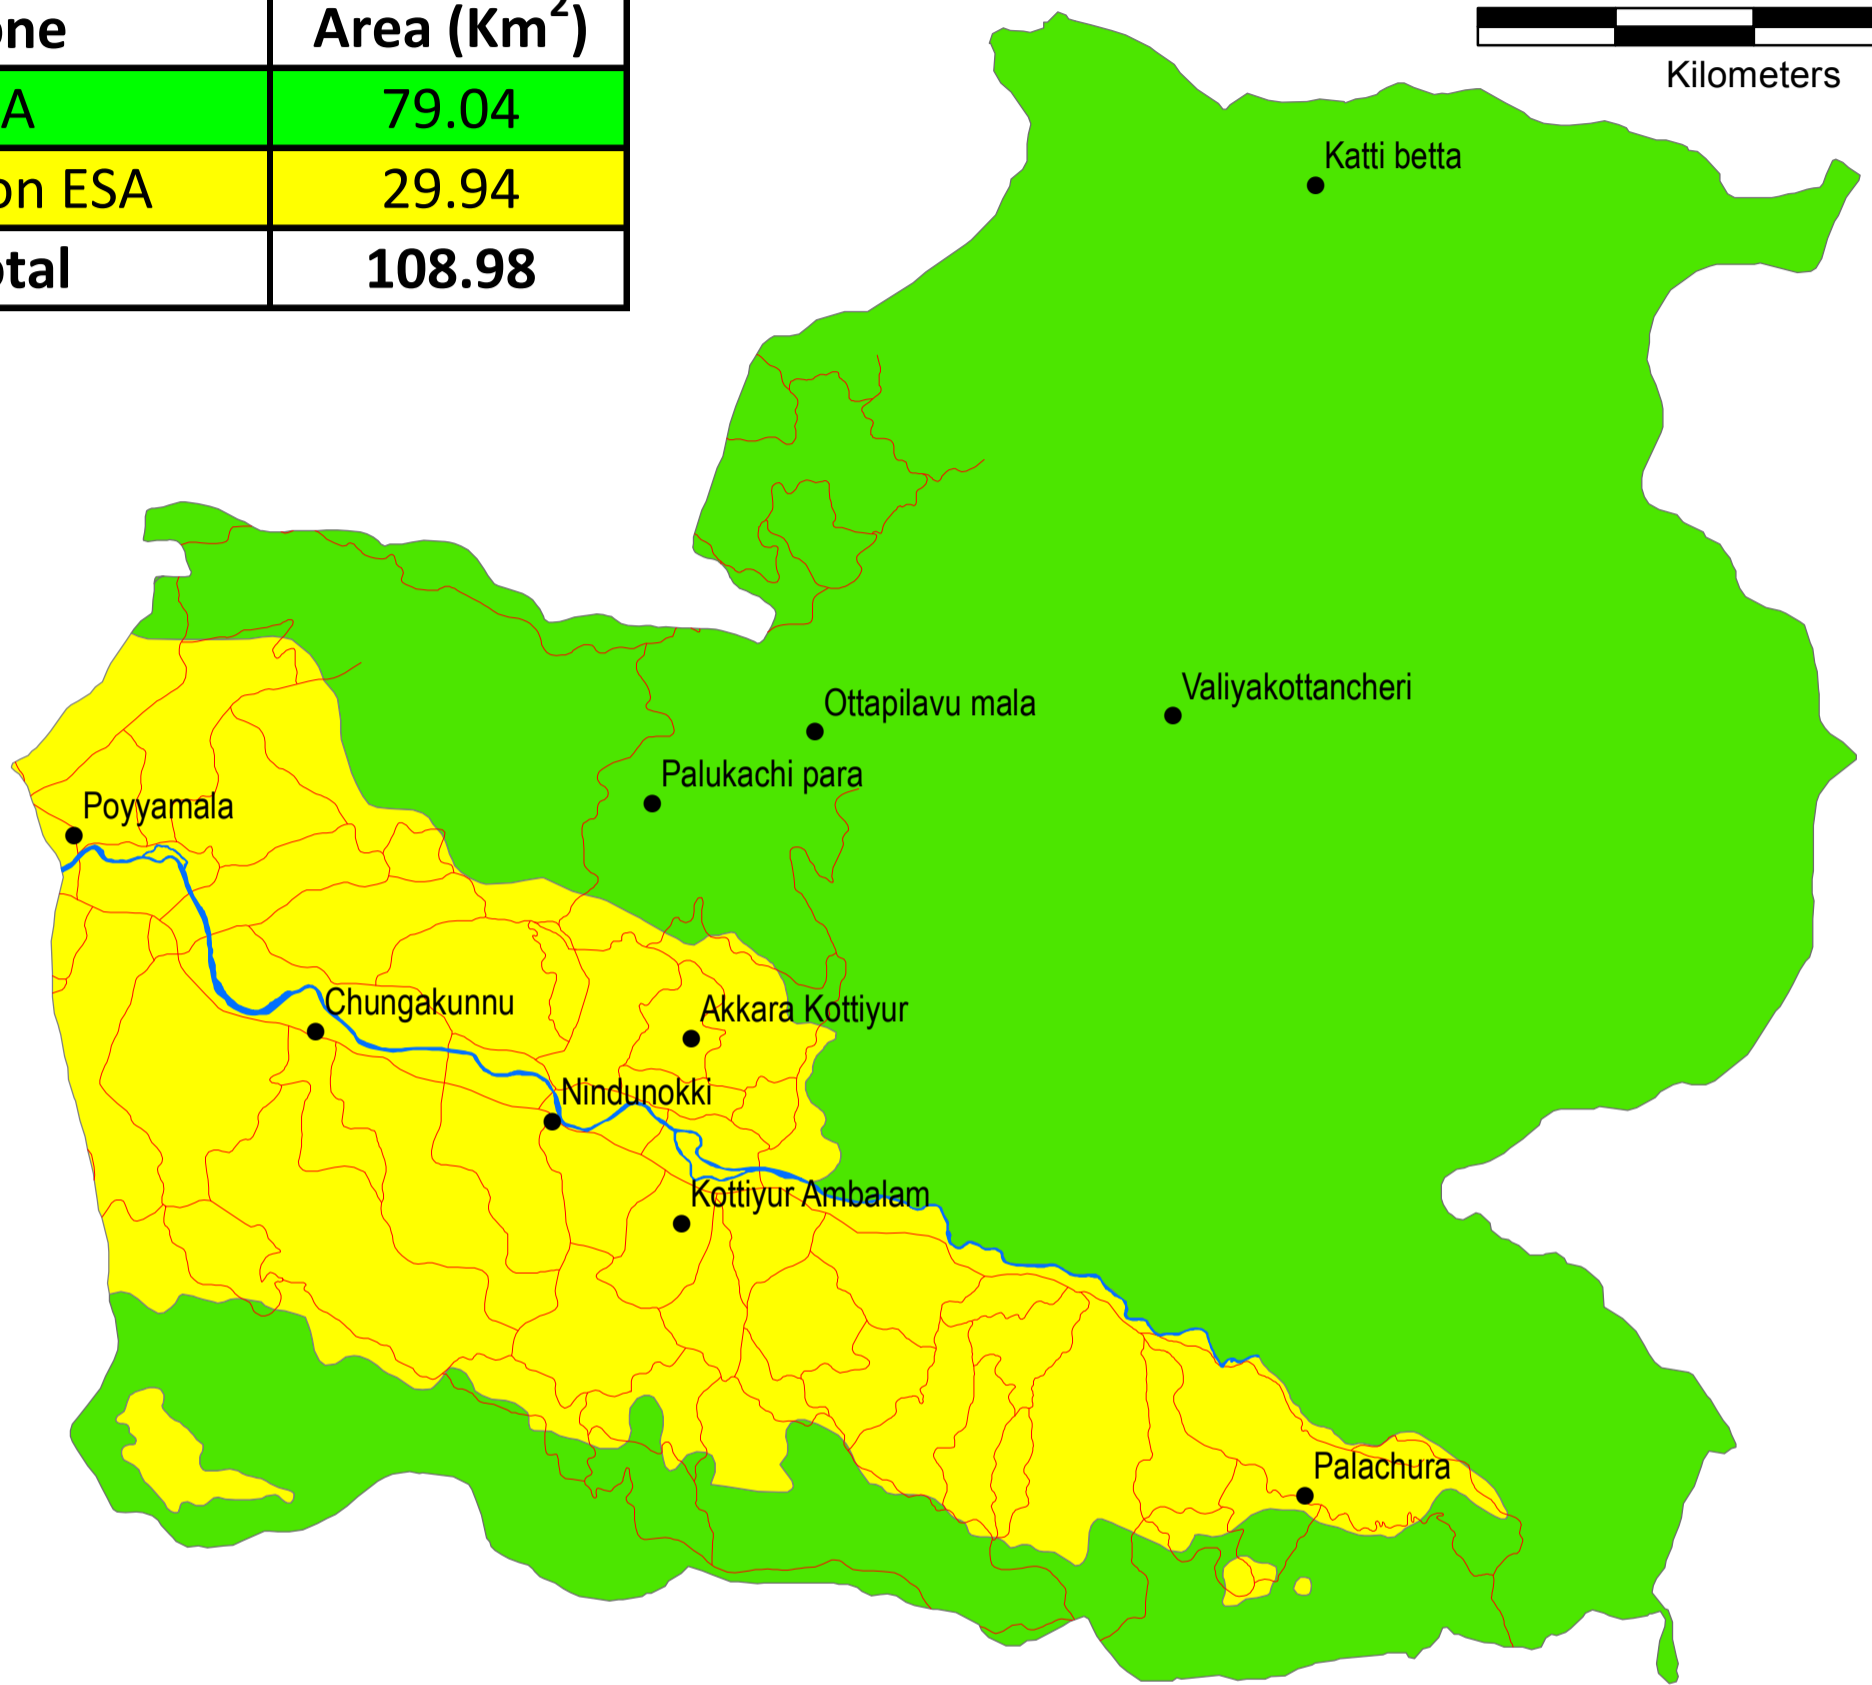

ECOLOGICAL & NON-ECOLOGICAL SENSITIVE AREA KOTTIYUR VILLAGE - THALASSERY TALUK KANNUR DISTRICT

Zone	Area (Km ²)
ESA	79.04
Non ESA	29.94
Total	108.98

Legend

- Place
- Road
- ESA
- NESAs
- Waterbody