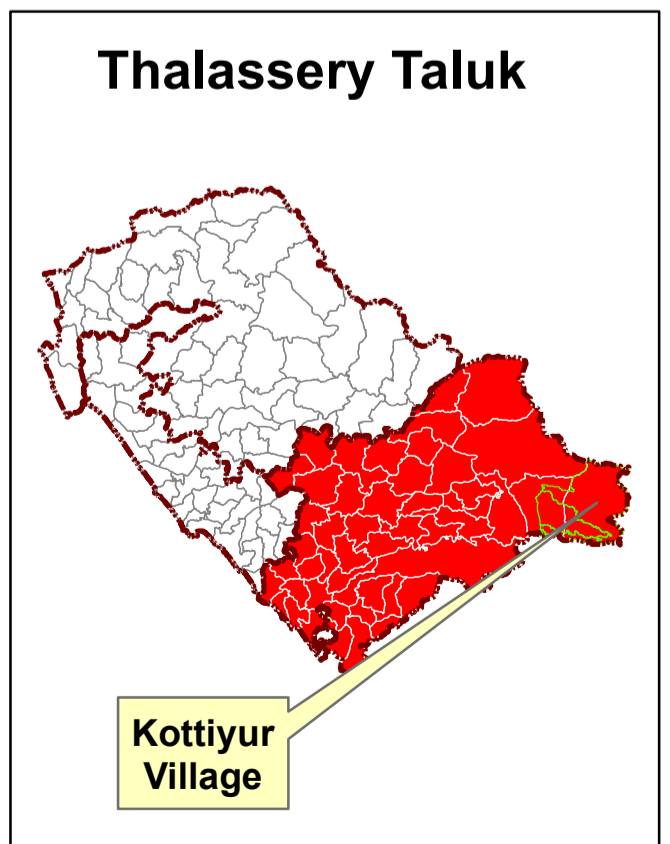

ECOLOGICAL & NON-ECOLOGICAL SENSITIVE AREA KOTTIYUR VILLAGE - THALASSERY TALUK KANNUR DISTRICT

Zone	Area (Km ²)
ESA	79.04
Non ESA	29.94
Total	108.98

Legend

- Place
- Road
- ESA
- NESAs
- Waterbody