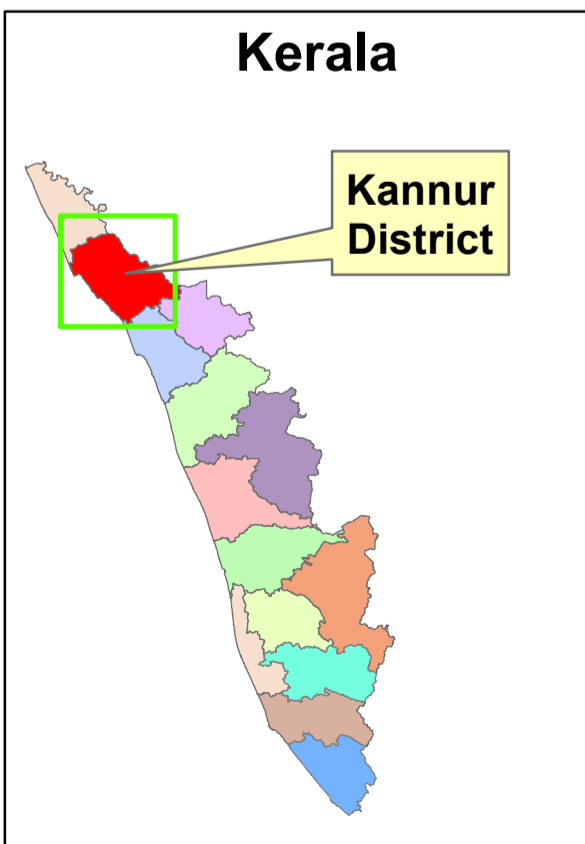

ECOLOGICAL & NON-ECOLOGICAL SENSITIVE AREA KOTTIYUR VILLAGE - THALASSERY TALUK KANNUR DISTRICT

Zone	Area (Km ²)
ESA	79.04
Non ESA	29.94
Total	108.98

Legend

- Place
- Road
- ESA
- NESAs
- Waterbody